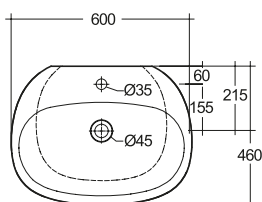

BERLINO

65594

LAVABO 60x46x150 cm

MADE IN UAE