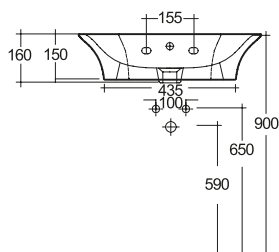

BERLINO

65594

LAVABO 60x46x150 cm

MADE IN UAE