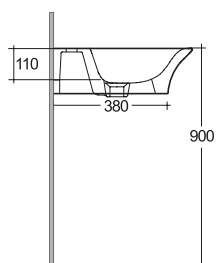

BERLINO

65594

LAVABO 60x46x150 cm

MADE IN UAE