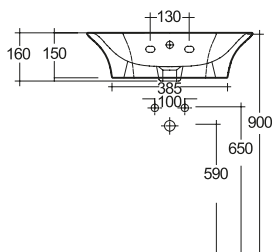

BERLINO

65595

LAVABO 55x46x150 cm

MADE IN UAE