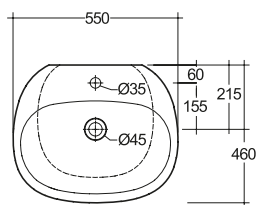

BERLINO

65595

LAVABO 55x46x150 cm

MADE IN UAE