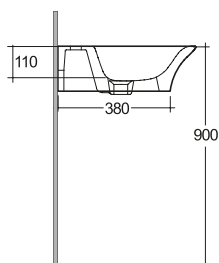

BERLINO

65595

LAVABO 55x46x150 cm

MADE IN UAE