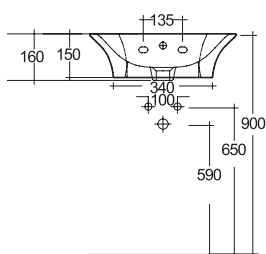

BERLINO

65596

LAVABO 50x46x150 cm

MADE IN UAE