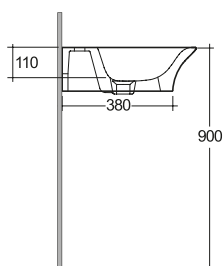

BERLINO

65596

LAVABO 50x46x150 cm

MADE IN UAE