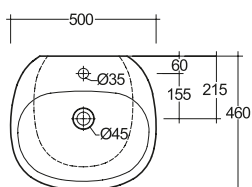

BERLINO

65596

LAVABO 50x46x150 cm

MADE IN UAE