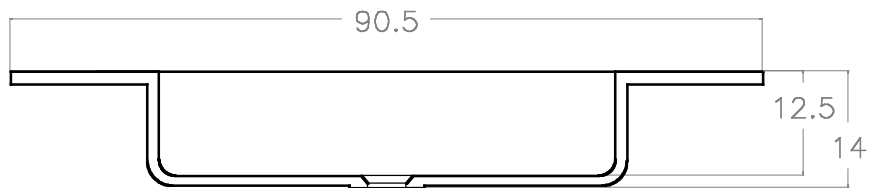

SQUARE 90,5x51,5 cm cx

Rif. 67942

Made in EU

Misure in CM