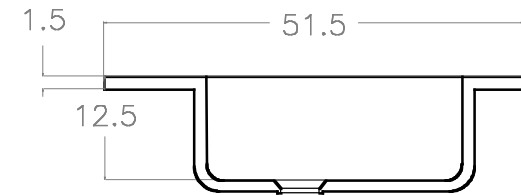

SQUARE 90,5x51,5 cm cx

Rif. 67942

Made in EU

Misure in CM