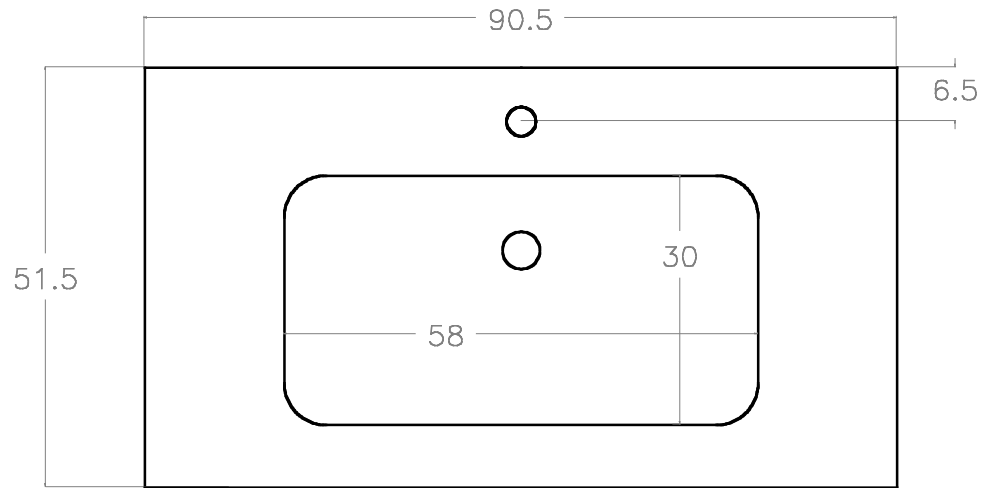

SQUARE 90,5x51,5 cm cx

Rif. 67942

Made in EU

Misure in CM