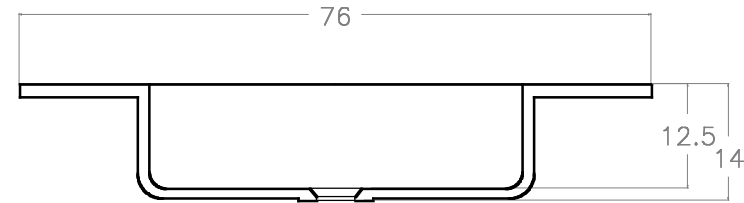

ECOLINE 76x46 cm

Rif. 67944

Made in EU

Misure in CM