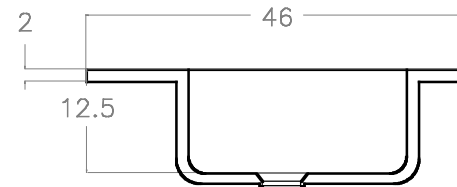

ECOLINE 76x46 cm

Rif. 67944

Made in EU

Misure in CM