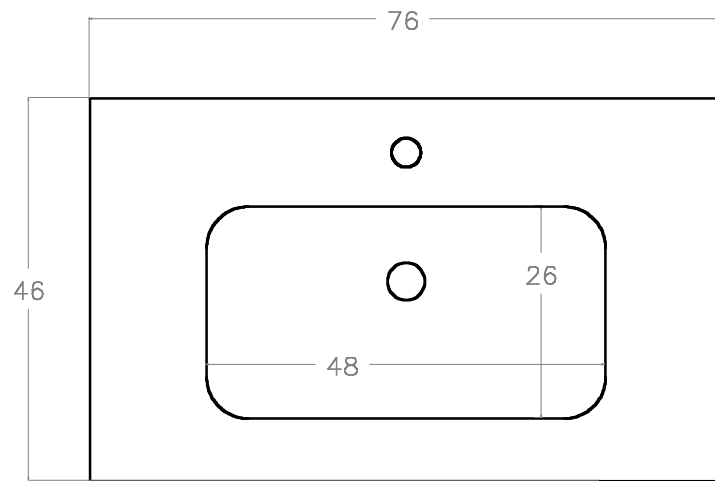

ECOLINE 76x46 cm

Rif. 67944

Made in EU

Misure in CM