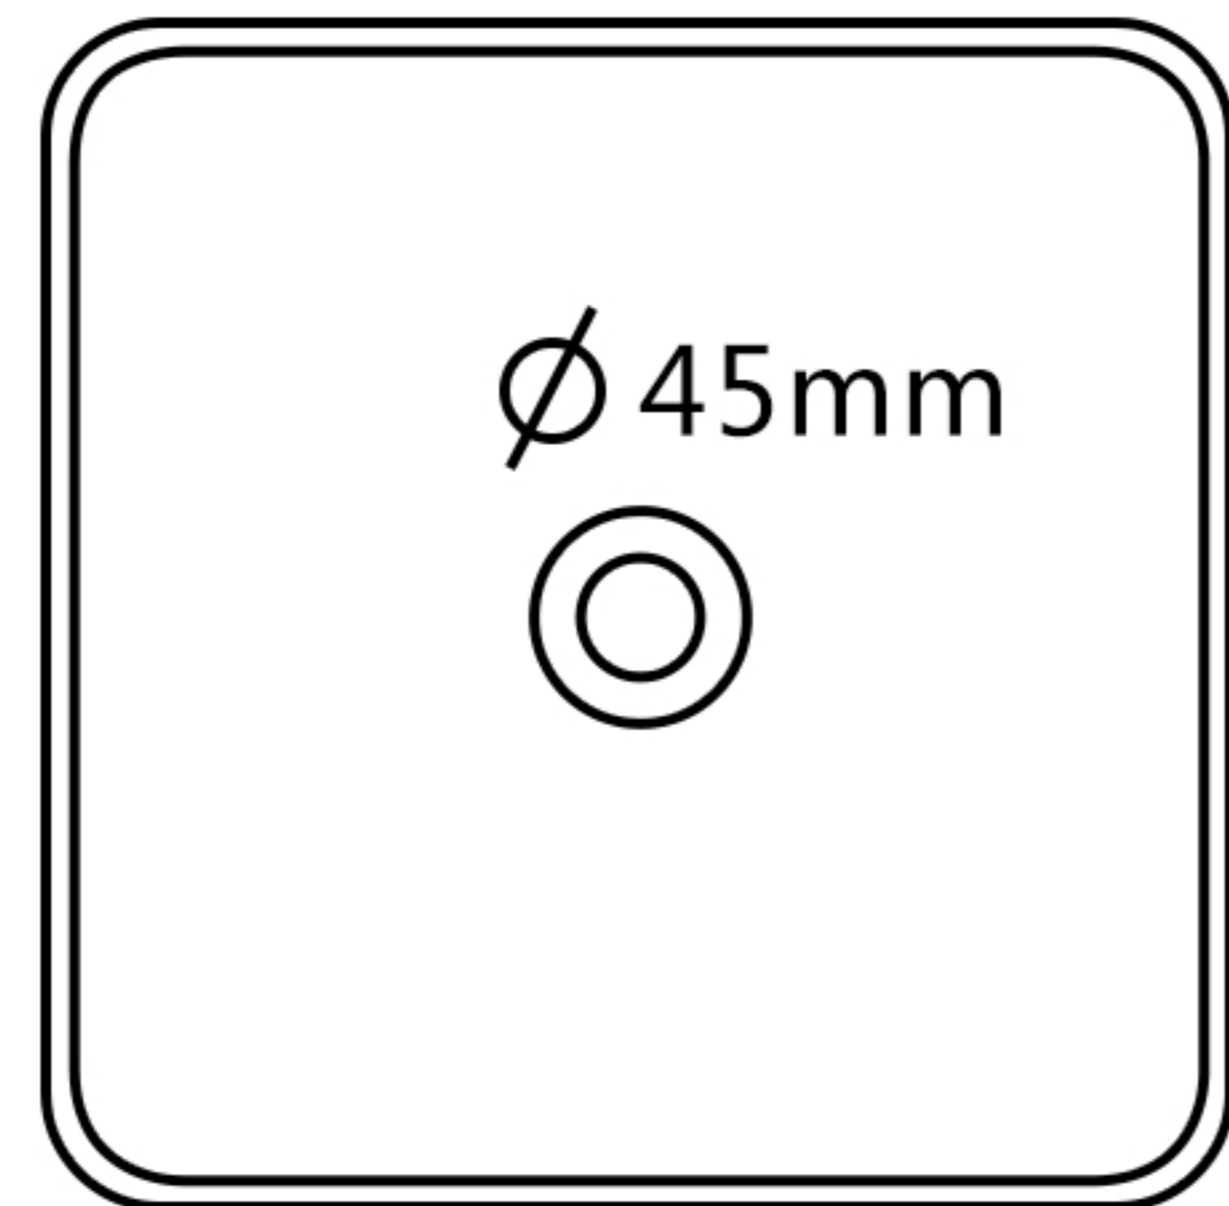

IPER  **CERAMICA**
wellness

405mm

Ø 45mm

405mm

280mm