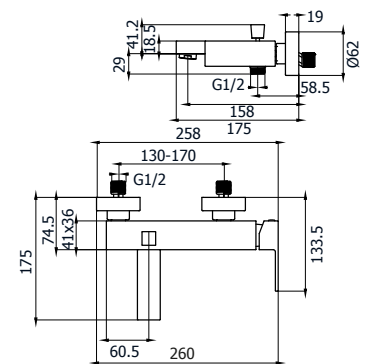

Cod. Fornitore
KRO0020-NO-IP

Miscelatore vasca con kit doccia
Single lever bath mixer with shower kit

62662

AER1007-NO

Finitura - Finishing
nero opaco - matt black