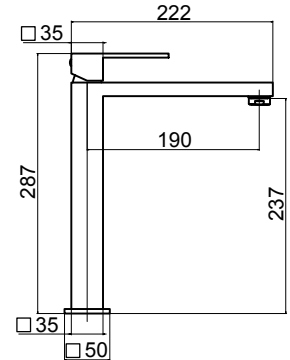

Completo per lavabo incasso s/scarico
Single lever washbasin mixer without waste

62459

AER1004-NO