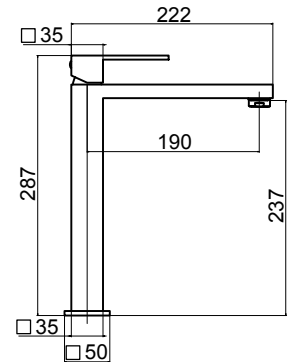

Completo per lavabo incasso s/scarico

Single lever washbasin mixer without waste

62459

AER1004-NO