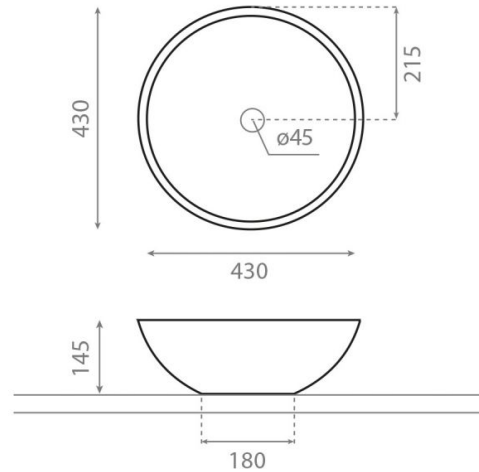

Castellon B

Ref. 0012B/33

430x145 mm

Features

Porcelain vintage washbasin.
Dimensions: 430x145 mm.
Net weight 8kg, gross weight 9kg.
Units per pallet 52uds.

Decorated Floral.
Available in other finishes.