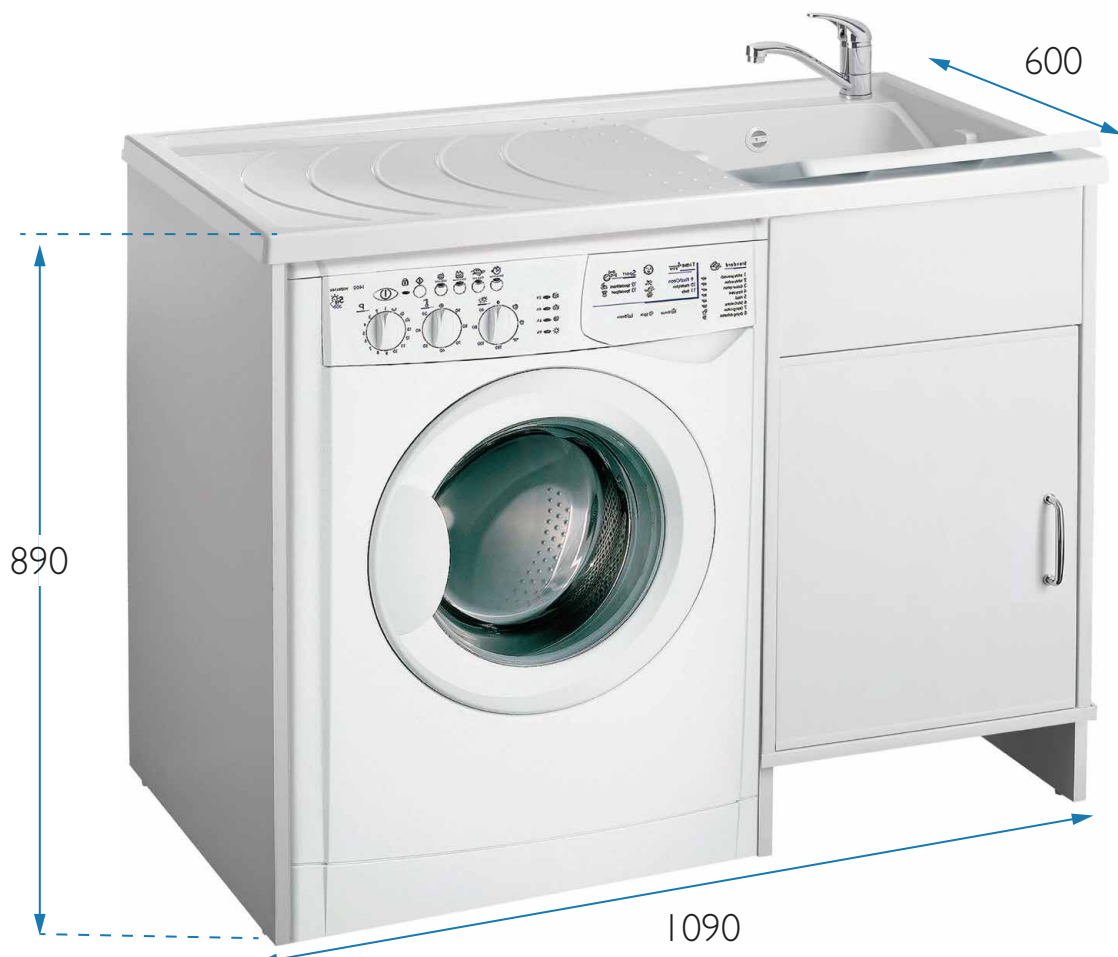

GARDEN

9872

Mobile in PVC resistente all'acqua
Sportelli pieni con chiusura a battente calamitata
Maniglie cromate
Vasca in polipropilene resistente agli acidi
Asse di lavaggio in polipropilene resistente agli acidi
Sifone autopulente completo di piletta e troppopieno
Piedini regolabili in altezza 15 mm
Vasca forabile per installazione rubinetto (rubinetto non incluso)
Scarico sifone a 35÷45 cm da terra
Adatto per esterni o luoghi umidi

Washtub made of waterproof PVC
Doors with magnetic closing
Chromed handles
Basin made of acid resistant polypropylene
Washing board made of acid resistant polypropylene
Trap: self-cleaning, equipped with mounted drain and overflow
Height of the feet adjustable 15 mm
Basin perforable to install the faucet (faucet not included)
Siphon outlet 35÷45 cm from the floor
Suitable for outdoor uses or damp spaces

Vasca in polipropilene 109x60
polypropylene basin 109x60