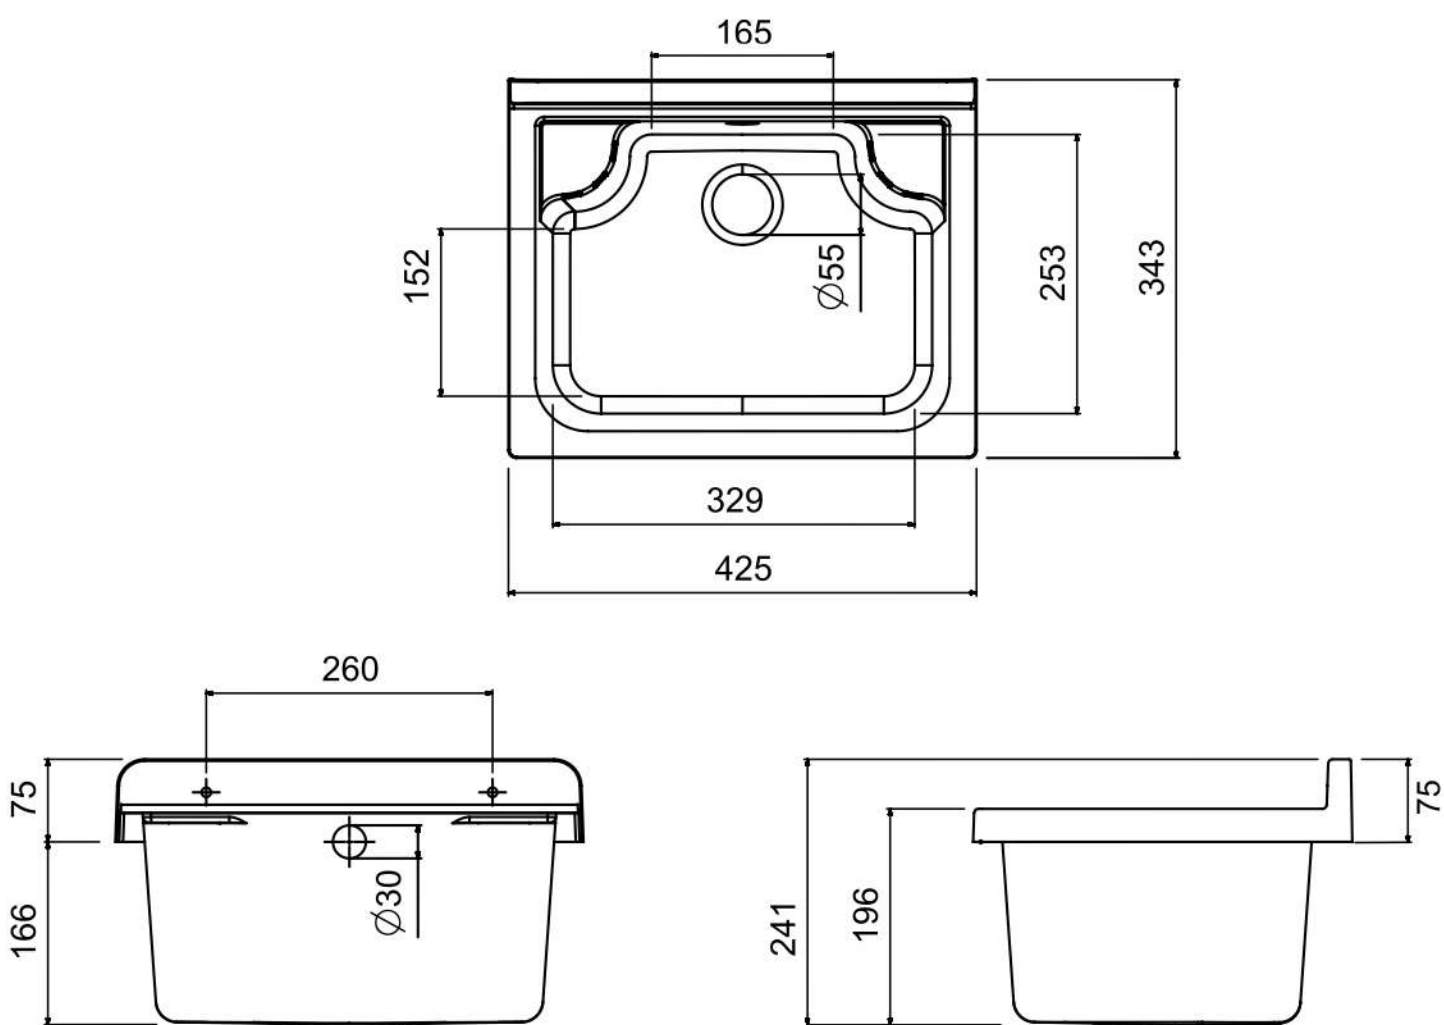

- Space-saving wash-tub , weathering resistant, made of PVC
- One door closing, with REVERSIBLE opening
- Available in assembly kit, grid sold separately
- Ideal for outdoor use

Dimensioni / Dimensions (mm)

Vasca pilozzo 40 – Pilozzo basin 40

Dimensioni / Dimensions (mm)

## Informazioni tecniche

Materiale : polipropilene lucido

---

Capacità : 11,5 litri

---

Dimensioni: 42,5 x 34 x h 20 cm

---

Sporgenza dal muro: 34 cm

## Technical Information

*Material : polished polypropylene*

---

*Capacity : 11,5 litri*

---

*Dimensions: 42,5 x 34 x h 20 cm*

---

*Projection from wall: 34 cm*