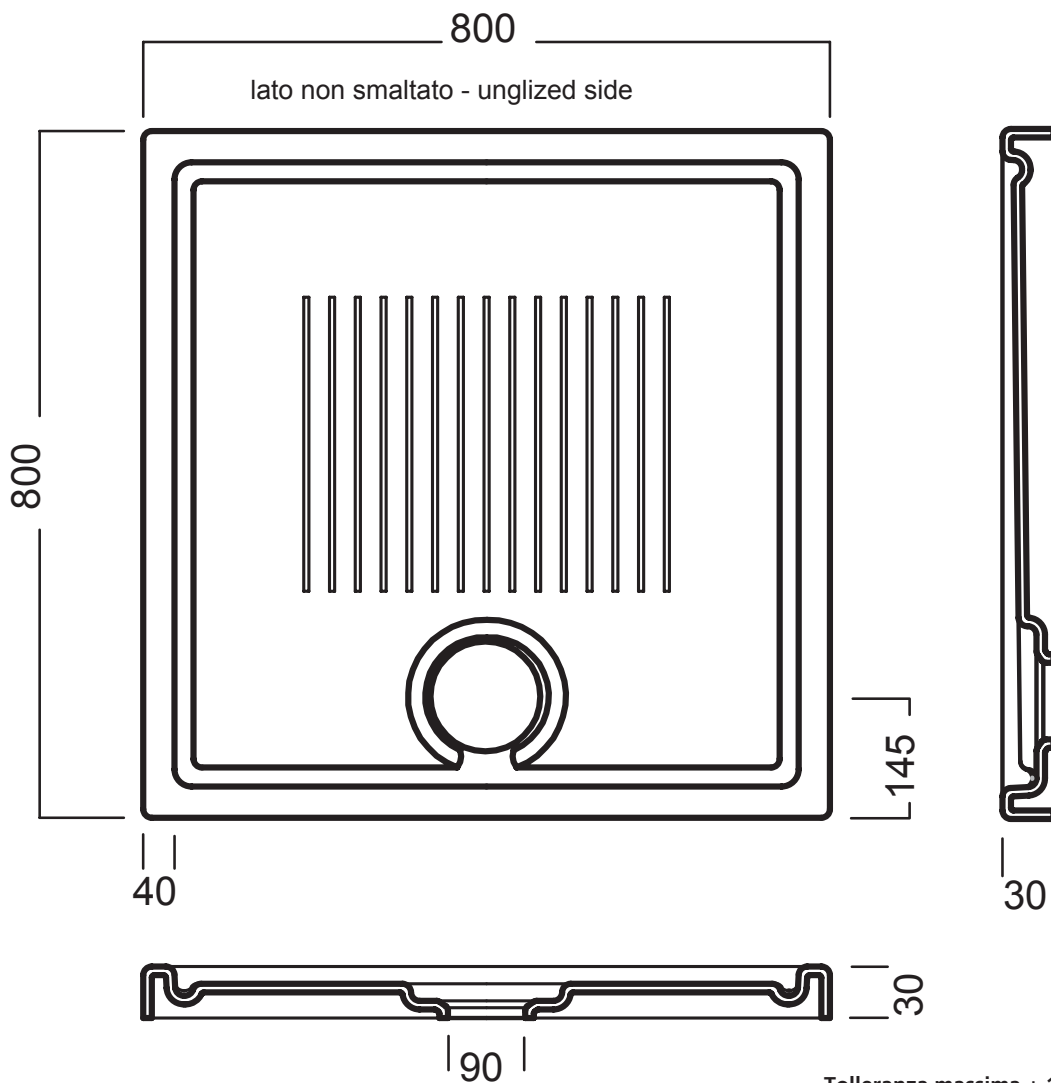

SHIBA PD cm 80x80 H3 CERAMICA BIANCO

Piatto Doccia in Ceramica / Ceramic Shower Tray

Dimensioni / Dimensions: 80x80x3 cm

Peso / Weight: 26 kg

Tolleranza massima $\pm 1.5\%$
Maxmun allowed tollerance $\pm 1.5\%$

GAMMA COLORE/ COLOR RANGE

INSTALLAZIONE INSTALLATION

in appoggio
surface-mounted

filo pavimento
flush with flo

esempi di montaggio
mounting examples

MADE IN ITALY