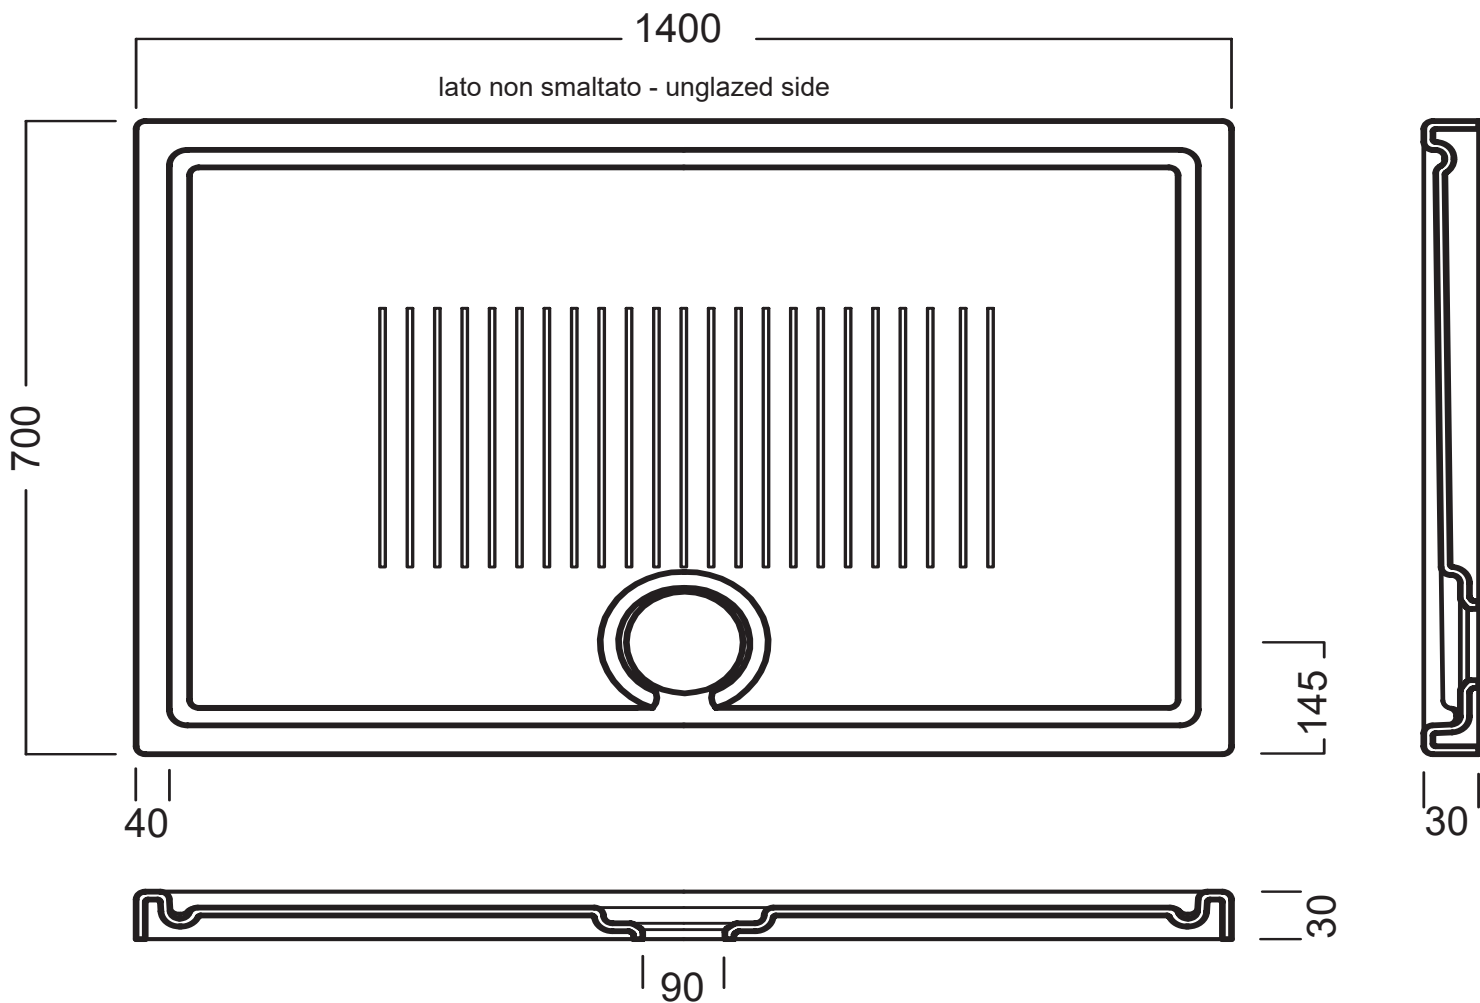

SHIBA PD cm 140x70 H3 CERAMICA BIANCO
Piatto Doccia in Ceramica / Ceramic Shower Tray
 Dimensioni / Dimensions: 140x70x3 cm
 Peso / Weight: 42 kg

Tolleranza massima $\pm 1.5\%$
 Maxmun allowed tollerance $\pm 1.5\%$

GAMMA COLORE/ COLOR RANGE

INSTALLAZIONE INSTALLATION

in appoggio
 surface-mounted

filo pavimento
 flush with flo

esempi di montaggio
 mounting examples

MADE IN ITALY