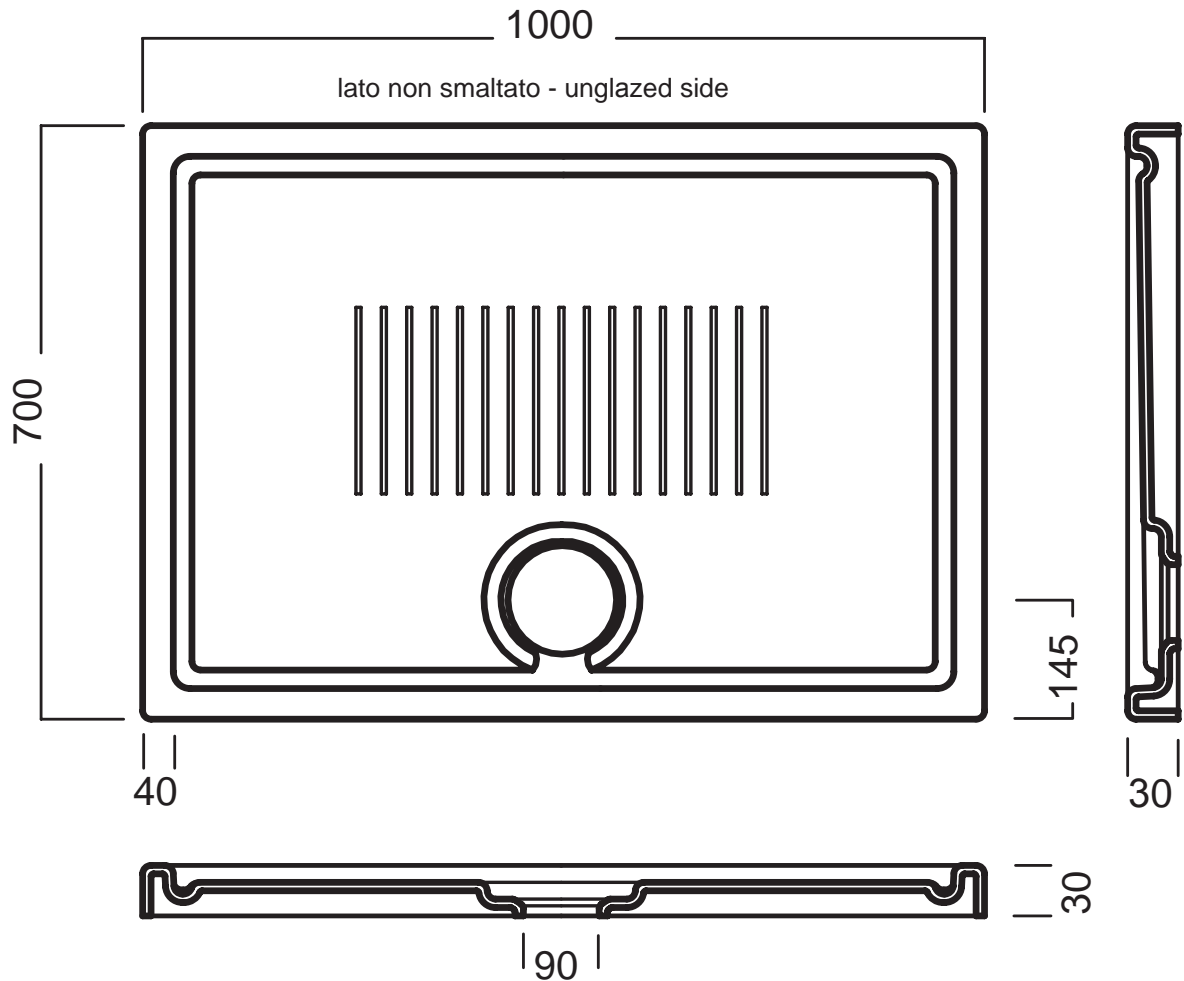

SHIBA PD cm 100x70 H3 CERAMICA BIANCO
Piatto Doccia in Ceramica / Ceramic Shower Tray
 Dimensioni / Dimensions: 100x70x3 cm
 Peso / Weight: 28 kg

Tolleranza massima $\pm 1.5\%$
 Maxmun allowed tollerance $\pm 1.5\%$

GAMMA COLORE/ COLOR RANGE

INSTALLAZIONE INSTALLATION

in appoggio
 surface-mounted

filo pavimento
 flush with flo

esempi di montaggio
 mounting examples

MADE IN ITALY