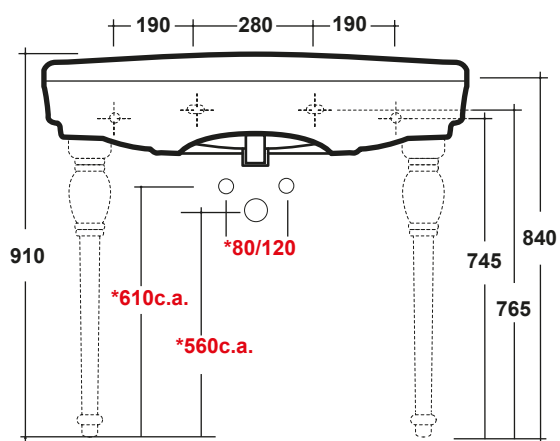

## Art.69212 EPOQUE CONSOLLE cm 100x52 MF BIANCO

\*Quota d'installazione consigliata  
\*Advised measure for installation

MAETERIALE / MATERIAL: Fire- clay

CE EN 14688