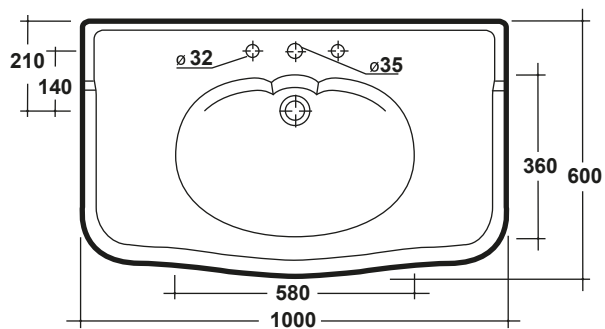

## Art.69212 EPOQUE CONSOLLE cm 100x52 MF BIANCO

\*Quota d'installazione consigliata  
\*Advised measure for installation

MAETERIALE / MATERIAL: Fire- clay

CE EN 14688