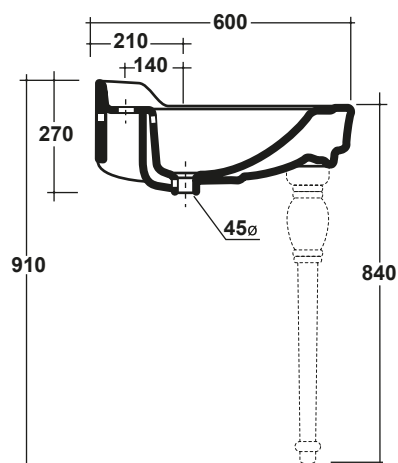

## Art.69212 EPOQUE CONSOLLE cm 100x52 MF BIANCO

\*Quota d'installazione consigliata  
\*Advised measure for installation

MAETERIALE / MATERIAL: Fire- clay

CE EN 14688