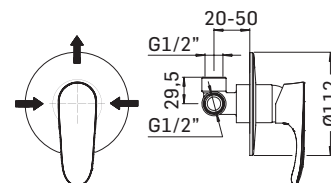

Concealed single lever shower mixer with 2 ways automatic diverter, composed by: assembly components and external components

Cod. 59890

Cod. fornitore
235200000021

Cod. Iperceramica
59854

Finitura - Finishing
Cromo - Chrome

➤ Miscelatore monocomando da incasso per doccia, composto da parte grezza e parte esterna di finitura.

Concealed single lever shower mixer, composed by: assembly components and external components

Cod. 59890