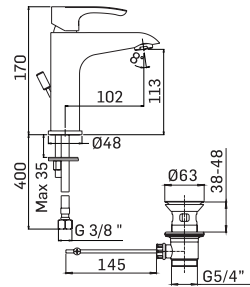

SMILE

Finitura/Finishing
Cromo/Chrome

Smile

➤ Miscelatore monocomando per lavabo, con scarico da 5/4"

Single lever basin mixer, with 5/4" pop-up waste

Cod. 59895

Cod. 62823

Cod. fornitore
435100000A51

Cod. Iperceramica
59850

Finitura - Finishing
Cromo - Chrome

➤ Miscelatore monocomando per bidet, con scarico da 5/4"

Single lever bidet mixer, with 5/4" pop-up waste

Cod. 59895

Cod. 62823

Cod. fornitore
535100000A51

Concealed single lever shower mixer with 2 ways automatic diverter, composed by: assembly components and external components

Cod. 59890

Cod. fornitore
235200000021

Cod. Iperceramica
59854

Finitura - Finishing
Cromo - Chrome

➤ Miscelatore monocomando da incasso per doccia, composto da parte grezza e parte esterna di finitura.

Concealed single lever shower mixer, composed by: assembly components and external components

Cod. 59890