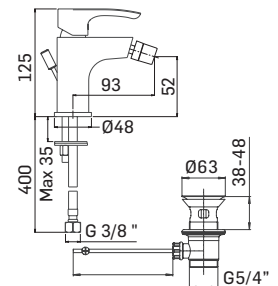

SMILE

Finitura/Finishing
Cromo/Chrome

Smile

➤ Miscelatore monocomando per lavabo, con scarico da 5/4"

Single lever basin mixer, with 5/4" pop-up waste

Cod. 59895

Cod. 62823

Cod. fornitore
435100000A51

Cod. Iperceramica
59850

Finitura - Finishing
Cromo - Chrome

➤ Miscelatore monocomando per bidet, con scarico da 5/4"

Single lever bidet mixer, with 5/4" pop-up waste

Cod. 59895

Cod. 62823

Cod. fornitore
535100000A51

Concealed single lever shower mixer with 2 ways automatic diverter, composed by: assembly components and external components

Cod. 59890

Cod. fornitore
235200000021

Cod. Iperceramica
59854

Finitura - Finishing
Cromo - Chrome

➤ Miscelatore monocomando da incasso per doccia, composto da parte grezza e parte esterna di finitura.

Concealed single lever shower mixer, composed by: assembly components and external components

Cod. 59890