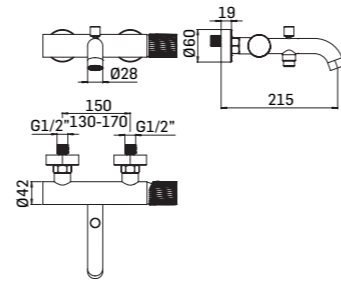

Miscelatore monocomando esterno per vasca, in acciaio inox, con deviatore automatico

Exposed single lever bath mixer, made of stainless steel with automatic diverter

Cod. Iperceramica 73330

Finitura - Finishing Acciaio Spazzolato/Brushed Steel

Deviatore da incasso a 2 uscite, in acciaio inox composto da parte grezza e parte esterna di finitura

Concealed 2-ways diverter made of stainless steel, composed by assembly components and external components

Cod. Iperceramica 73322

Finitura - Finishing Acciaio Spazzolato/Brushed Steel

Miscelatore monocomando esterno per doccia, in acciaio inox

Exposed single lever shower mixer, made of stainless steel

Cod. Iperceramica 73326

Finitura - Finishing Acciaio Spazzolato/Brushed Steel

Accessorio doccia fisso con presa acqua in acciaio inox

Fixed shower set, bracket with water outlet made of stainless steel

Cod. Iperceramica 75866_

Finitura - Finishing Acciaio Spazzolato/Brushed Steel

Gruppo monocomando da incasso per doccia ad 1 uscita, in acciaio inox, composto da parte grezza e parte esterna di finitura

Concealed 1-way single lever shower mixer, made of stainless steel, composed by assembly components and external components

Cod. Iperceramica 73318

Finitura - Finishing Acciaio Spazzolato/Brushed Steel

Soffione in acciaio inox 18/10, Ø250 mm, getto a pioggia, sistema anticalcare con braccio per installazione a parete

Ø250 mm. inox steel 18/10 wall fixing shower head, rain jet with anti-lime system and shower arm

Cod. Iperceramica 75870

Finitura - Finishing Acciaio Spazzolato/Brushed Steel