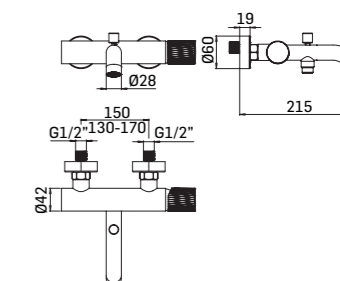

Cod. Iperceramica 75858

Finitura - Finishing Acciaio Spazzolato/Brushed Steel