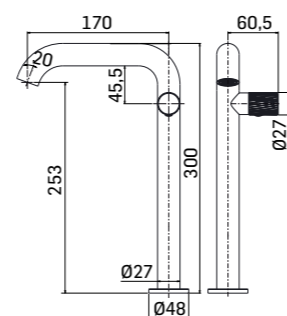

Concealed single lever basin mixer, made of stainless steel, composed by assembly components, external components and wall-mounted spout

Cod. Iperceramica 75862

Finitura - Finishing Acciaio Spazzolato/Brushed Steel

Miscelatore monocomando per lavabo alto, in acciaio inox, senza scarico

High single lever basin mixer, made of stainless steel without pop-up waste

Accessorio opzionale/Optional accessory Scarico up&down da 5/4" cod. 19201 5/4"up&down pop-up waste ref. 19201