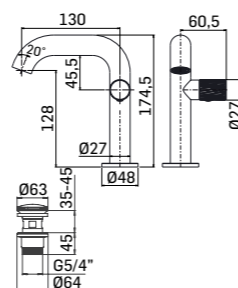

Then there are the finishes Matt black, brushed PVD brass and brushed natural stainless steel.

Miscelatore monocomando per lavabo, in acciaio inox, con scarico da 5/4" con comando a pressione

Single lever basin mixer, made of stainless steel with 5/4" up&down system pop-up waste