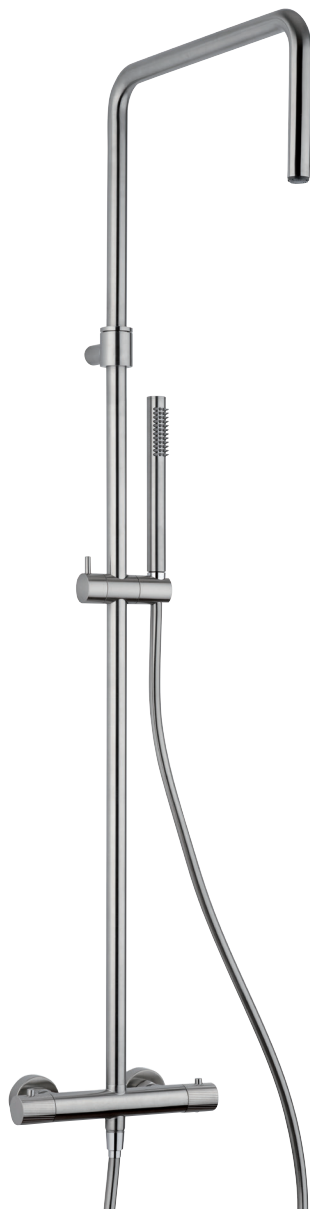

Colonna doccia in acciaio inox con miscelatore termostatico esterno con deviatore integrato. Getto a pioggia, generato dall'aeratore slim spray ITR, dove ugelli in silicone, creano un flusso esteso e piacevole con gocce d'acqua che ricordano la pioggia.

Shower column made of stainless steel with thermostatic mixer, integrated diverter and shower set. Rain jet, generated by the ITR slim spray aerator, where silicone nozzles, create an extended and pleasant flow with drops of water reminiscent of rain.

Cod. Iperceramica
73334

Finitura - Finishing
Acciaio Spazzolato/Brushed Steel