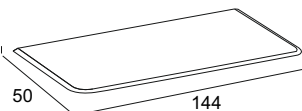

Top in legno per lavabo d'appoggio.
Wooden top for countertop washbasin.
Top in MDF.
Top en bois pour vasque à poser.

Ref: 75558

Ref: 75559

Ref: 75560

Ref: 75561

Ref: 75562

Ref: 75563

8003964558374