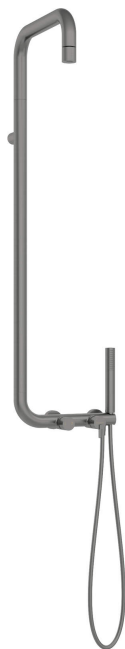

## Shower column, with shower mixer

Product code: **74803**

EAN: 5907650818939

Color: titanium

Warranty [years]: 5

### Shower columns

Finish	aluminium, titanium
Mixer	Yes

### Rod

Material	brass
----------	-------

### Shower head

Material	brass
Thickness	42
Diameter [mm]	42
Anti-calc	Yes
Number of functions	1
Stream type	rain