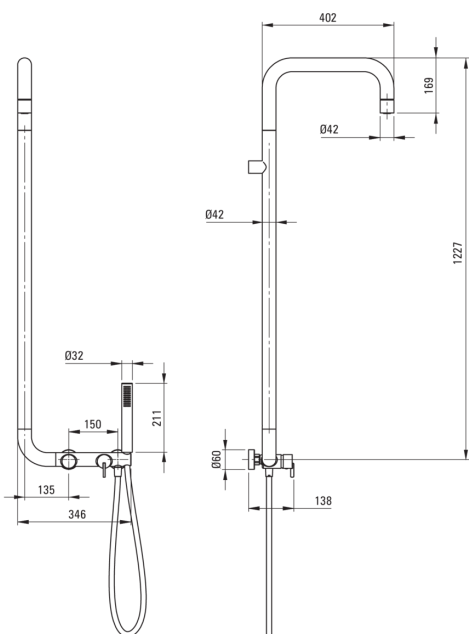

## Shower column, with shower mixer

Product code: **74803**

EAN: 5907650818939

Color: titanium

Warranty [years]: 5

### Shower head

Material	brass
Thickness	42
Diameter [mm]	42
Anti-calc	Yes
Number of functions	1
Stream type	rain

### Hoses

Length [mm]	1500
Braid type	not applicable
Braid material	PVC
Anti-twist	1